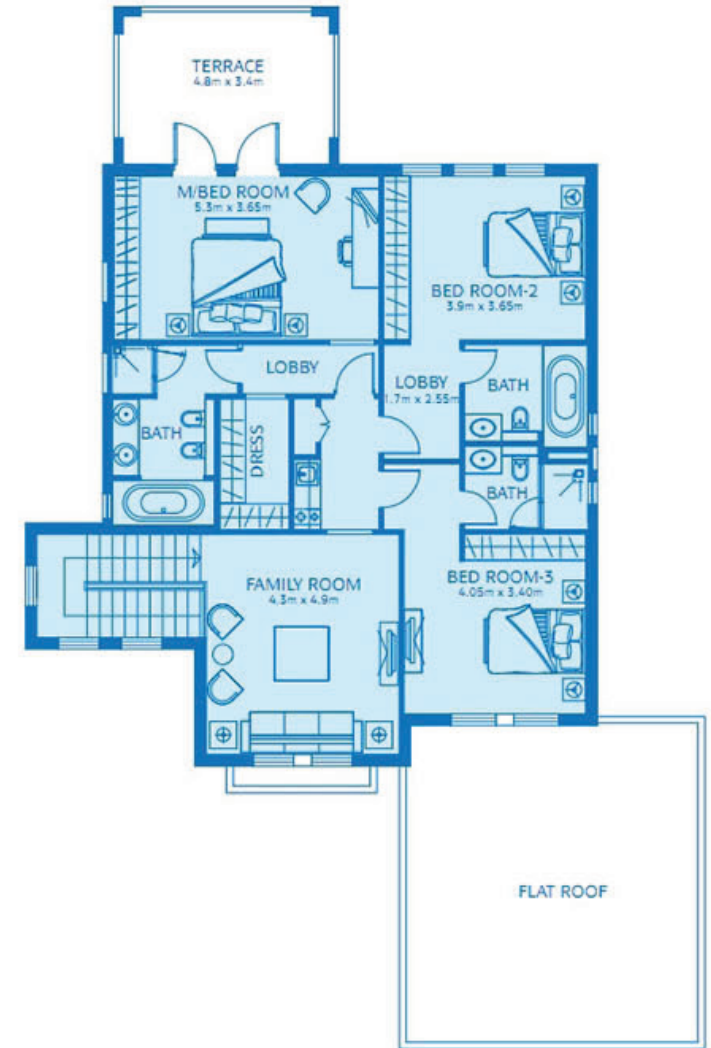

Floor Plan

Heritage

Large Three Bedroom Villa

Built Up Area: 3527 sq. ft
 Loggia & Entrance Area: 282 sq. ft
 Terrace Area: 188 sq.ft

Total Area: 3997 sq. ft (371.3 sq.m)

Three Bedroom Villa	Small	Regional
		Legacy
Large		Regional
		Legacy
		Heritage
Four Bedroom Villa		Regional
		Legacy
Five Bedroom Villa		Regional
		Legacy

Ground Floor Plan

First Floor Plan

Actual usable floor space may vary from the value stated. The developer reserves the right to make revisions. All measurements and drawings are approximate. This information is subject to change without notice. Do not scale drawing.