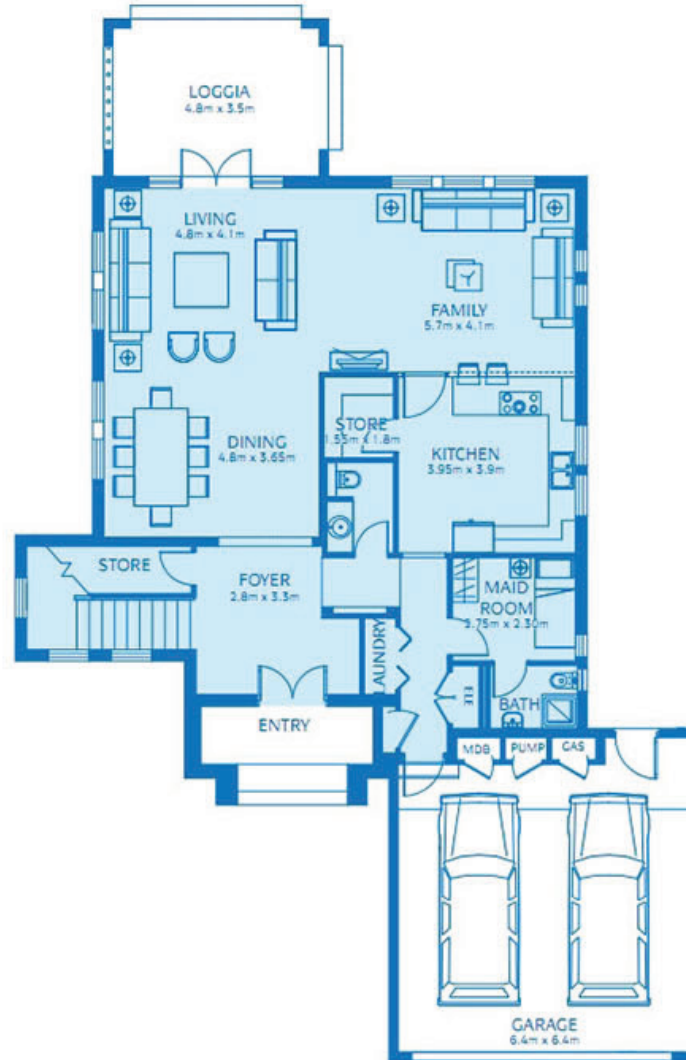

Floor Plan

Heritage

Large Three Bedroom Villa

Built Up Area: 3527 sq. ft
 Loggia & Entrance Area: 282 sq. ft
 Terrace Area: 188 sq.ft

Total Area: 3997 sq. ft (371.3 sq.m)

Three Bedroom Villa	Small	Regional
		Legacy
Large		Regional
		Legacy
		Heritage
Four Bedroom Villa		Regional
		Legacy
Five Bedroom Villa		Regional
		Legacy

Ground Floor Plan

First Floor Plan

Actual usable floor space may vary from the value stated. The developer reserves the right to make revisions. All measurements and drawings are approximate. This information is subject to change without notice. Do not scale drawing.