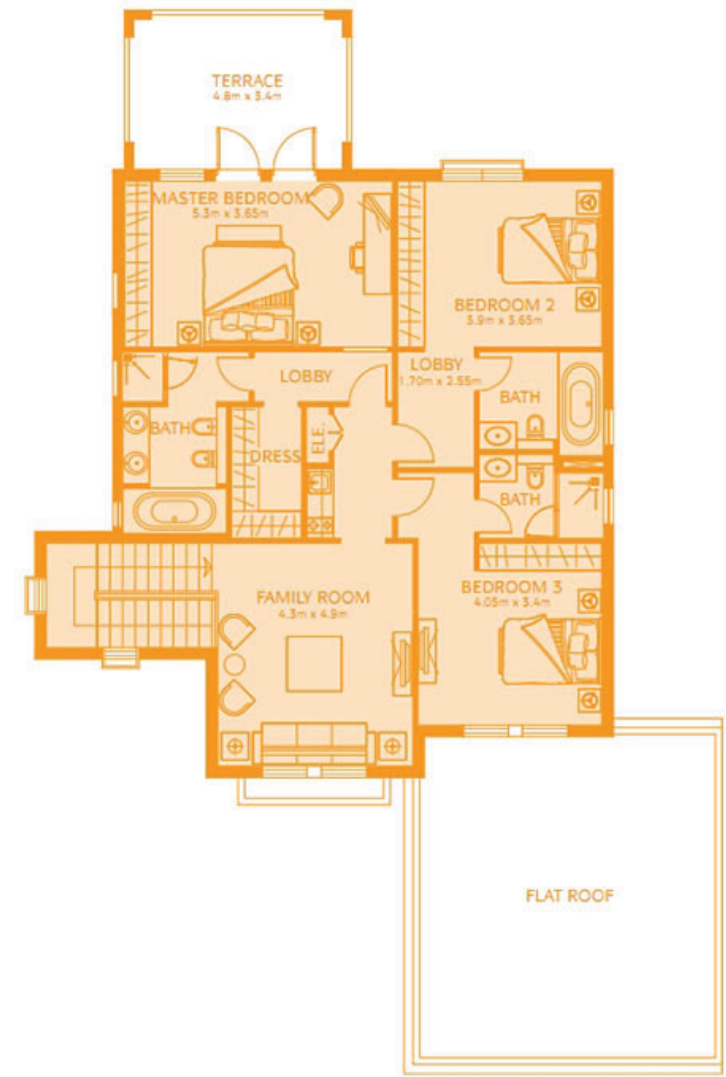

Floor Plan

Regional

Four Bedroom Villa

Built Up Area: 4335 sq. ft
 Loggia & Entrance Area: 311 sq. ft
 Terrace Area: 425 sq.ft

Total Area: 5071sq. ft (471.1 sq.m)

Ground Floor Plan

First Floor Plan

Actual usable floor space may vary from the value stated. The developer reserves the right to make revisions. All measurements and drawings are approximate. This information is subject to change without notice. Do not scale drawing.

Floor Plan

Regional

Small Three Bedroom Villa

Built Up Area: 3063 sq. ft
 Loggia & Entrance Area: 173 sq. ft
 Terrace Area: 376 sq.ft

Total Area: 3612 sq. ft (335.56 sq.m)

Ground Floor Plan

First Floor Plan

Floor Plan

Regional

Large Three Bedroom Villa

Built Up Area: 3527 sq. ft
 Loggia & Entrance Area: 282 sq. ft
 Terrace Area: 188 sq.ft

Total Area: 3997 sq. ft (371.3 sq.m)

Three Bedroom Villa	Small	Regional
	Large	Regional
Four Bedroom Villa		Regional
		Legacy
Five Bedroom Villa		Regional
		Legacy

Ground Floor Plan

First Floor Plan

Actual usable floor space may vary from the value stated. The developer reserves the right to make revisions. All measurements and drawings are approximate. This information is subject to change without notice. Do not scale drawing.