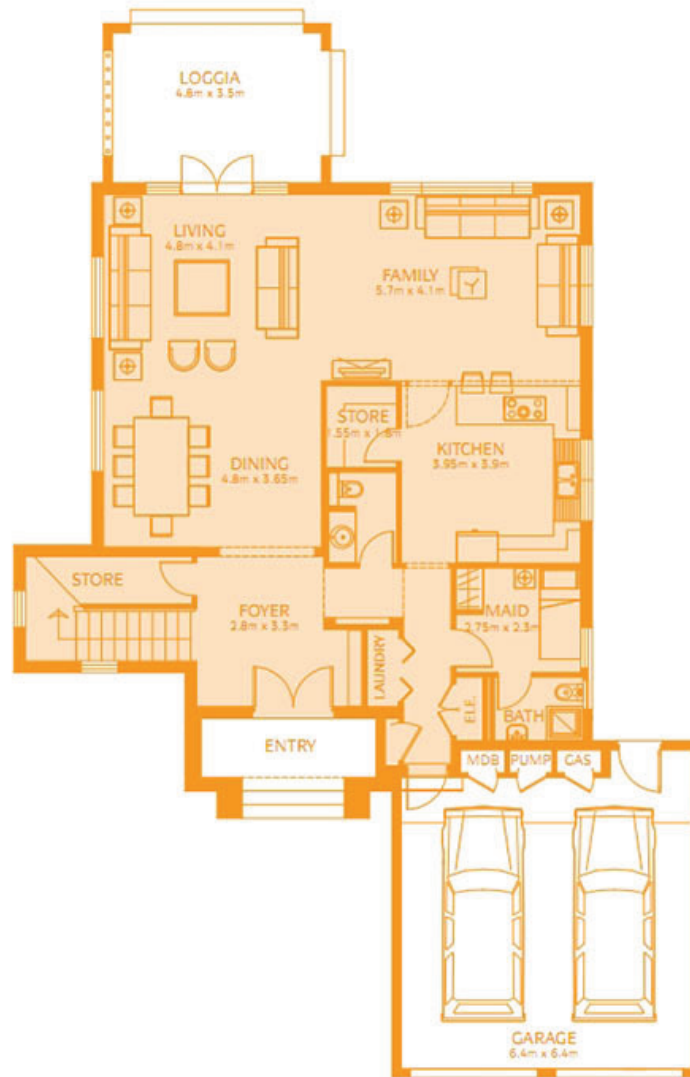

Floor Plan

Regional

Four Bedroom Villa

Built Up Area: 4335 sq. ft
 Loggia & Entrance Area: 311 sq. ft
 Terrace Area: 425 sq.ft

Total Area: 5071sq. ft (471.1 sq.m)

Ground Floor Plan

First Floor Plan

Actual usable floor space may vary from the value stated. The developer reserves the right to make revisions. All measurements and drawings are approximate. This information is subject to change without notice. Do not scale drawing.

Floor Plan

Regional

Small Three Bedroom Villa

Built Up Area: 3063 sq. ft
 Loggia & Entrance Area: 173 sq. ft
 Terrace Area: 376 sq.ft

Total Area: 3612 sq. ft (335.56 sq.m)

Ground Floor Plan

First Floor Plan

Floor Plan

Regional

Large Three Bedroom Villa

Built Up Area: 3527 sq. ft
 Loggia & Entrance Area: 282 sq. ft
 Terrace Area: 188 sq.ft

Total Area: 3997 sq. ft (371.3 sq.m)

Three Bedroom Villa	Small	Regional
	Large	Regional
Four Bedroom Villa		Regional
		Legacy
Five Bedroom Villa		Regional
		Legacy

Ground Floor Plan

First Floor Plan

Actual usable floor space may vary from the value stated. The developer reserves the right to make revisions. All measurements and drawings are approximate. This information is subject to change without notice. Do not scale drawing.